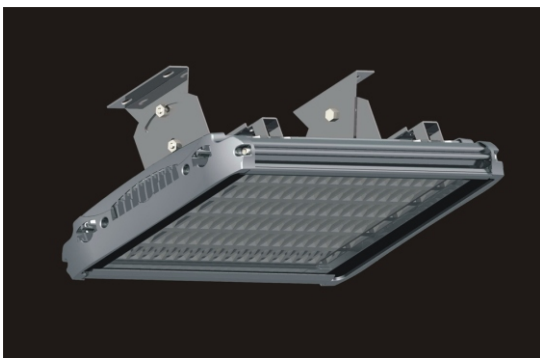

LED Tunnellight

Type: IBU-TU-50W
Wattage: 50Watt
Volt: 220V
Type LED: CREE
Initial Luminous flux: 3500lm
View angle: 160°
Color: Warm white 2700-3300K
White 5000-6500K

Type: IBU-TU-90W
Wattage: 90Watt
Volt: 220V
Type LED: CREE
Initial Luminous flux: 6300lm
View angle: 160°
Color: Warm white 2700-3300K
White 5000-6500K

Type: IBU-TU-120W
Wattage: 120Watt
Volt: 220V
Type LED: CREE
Initial Luminous flux: 8400lm
View angle: 160°
Color: Warm white 2700-3300K
White 5000-6500K