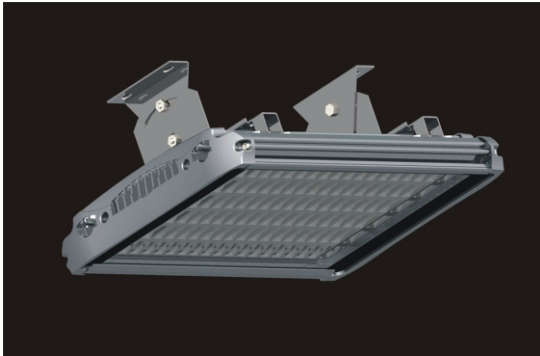

LED Tunnellight

Type: IBU-TU-50W
Wattage: 50Watt
Volt: 220V
Type LED: CREE
Initial Luminous flux: 3500lm
View angle: 160°
Color: Warm white 2700-3300K
White 5000-6500K

Type: IBU-TU-90W
Wattage: 90Watt
Volt: 220V
Type LED: CREE
Initial Luminous flux: 6300lm
View angle: 160°
Color: Warm white 2700-3300K
White 5000-6500K

Type: IBU-TU-120W
Wattage: 120Watt
Volt: 220V
Type LED: CREE
Initial Luminous flux: 8400lm
View angle: 160°
Color: Warm white 2700-3300K
White 5000-6500K