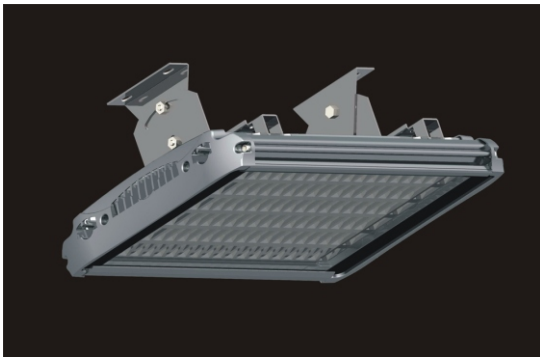

LED Tunnellight

Type: IBU-TU-50W
Wattage: 50Watt
Volt: 220V
Type LED: CREE
Initial Luminous flux: 3500lm
View angle: 160°
Color: Warm white 2700-3300K
White 5000-6500K

Type: IBU-TU-90W
Wattage: 90Watt
Volt: 220V
Type LED: CREE
Initial Luminous flux: 6300lm
View angle: 160°
Color: Warm white 2700-3300K
White 5000-6500K

Type: IBU-TU-120W
Wattage: 120Watt
Volt: 220V
Type LED: CREE
Initial Luminous flux: 8400lm
View angle: 160°
Color: Warm white 2700-3300K
White 5000-6500K